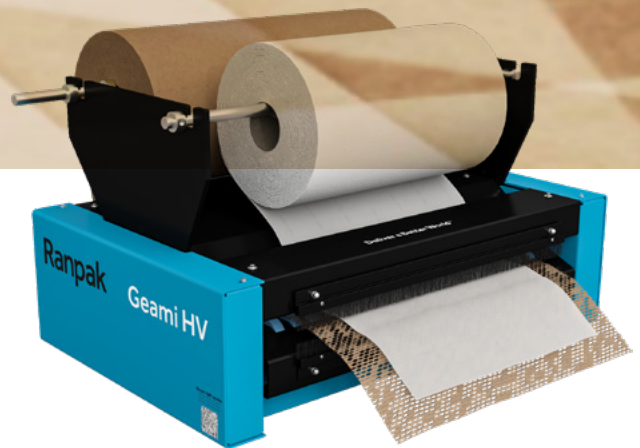

Geami[®] HV

Converter

Dimensions (w x d x h)	71 x 51 x 43 cm
Weight	21 kg
Power	320 W
Voltage	100-240 VAC
Speed	up to 0.75 m/s
Cut method	Manual tear*

*Cutter accessory optional

Paper

	Die-cut paper	Interleaf paper
Roll length	420 m*	840 m
Roll width	50.8 cm	30.5 cm
Base weight	80 g/m ²	22 g/m ²
Color	Brown/white	White/black standard**

*Expanded

**Range of colors optional

Pallet

	Die-cut paper	Interleaf paper
Dimensions (w x d x h)	120 x 80 x 117 cm	120 x 80 x 46 cm
Weight	450 kg	140 kg
Pallet load	40 rolls	20 rolls

We think green
www.tpc-nederland.nl